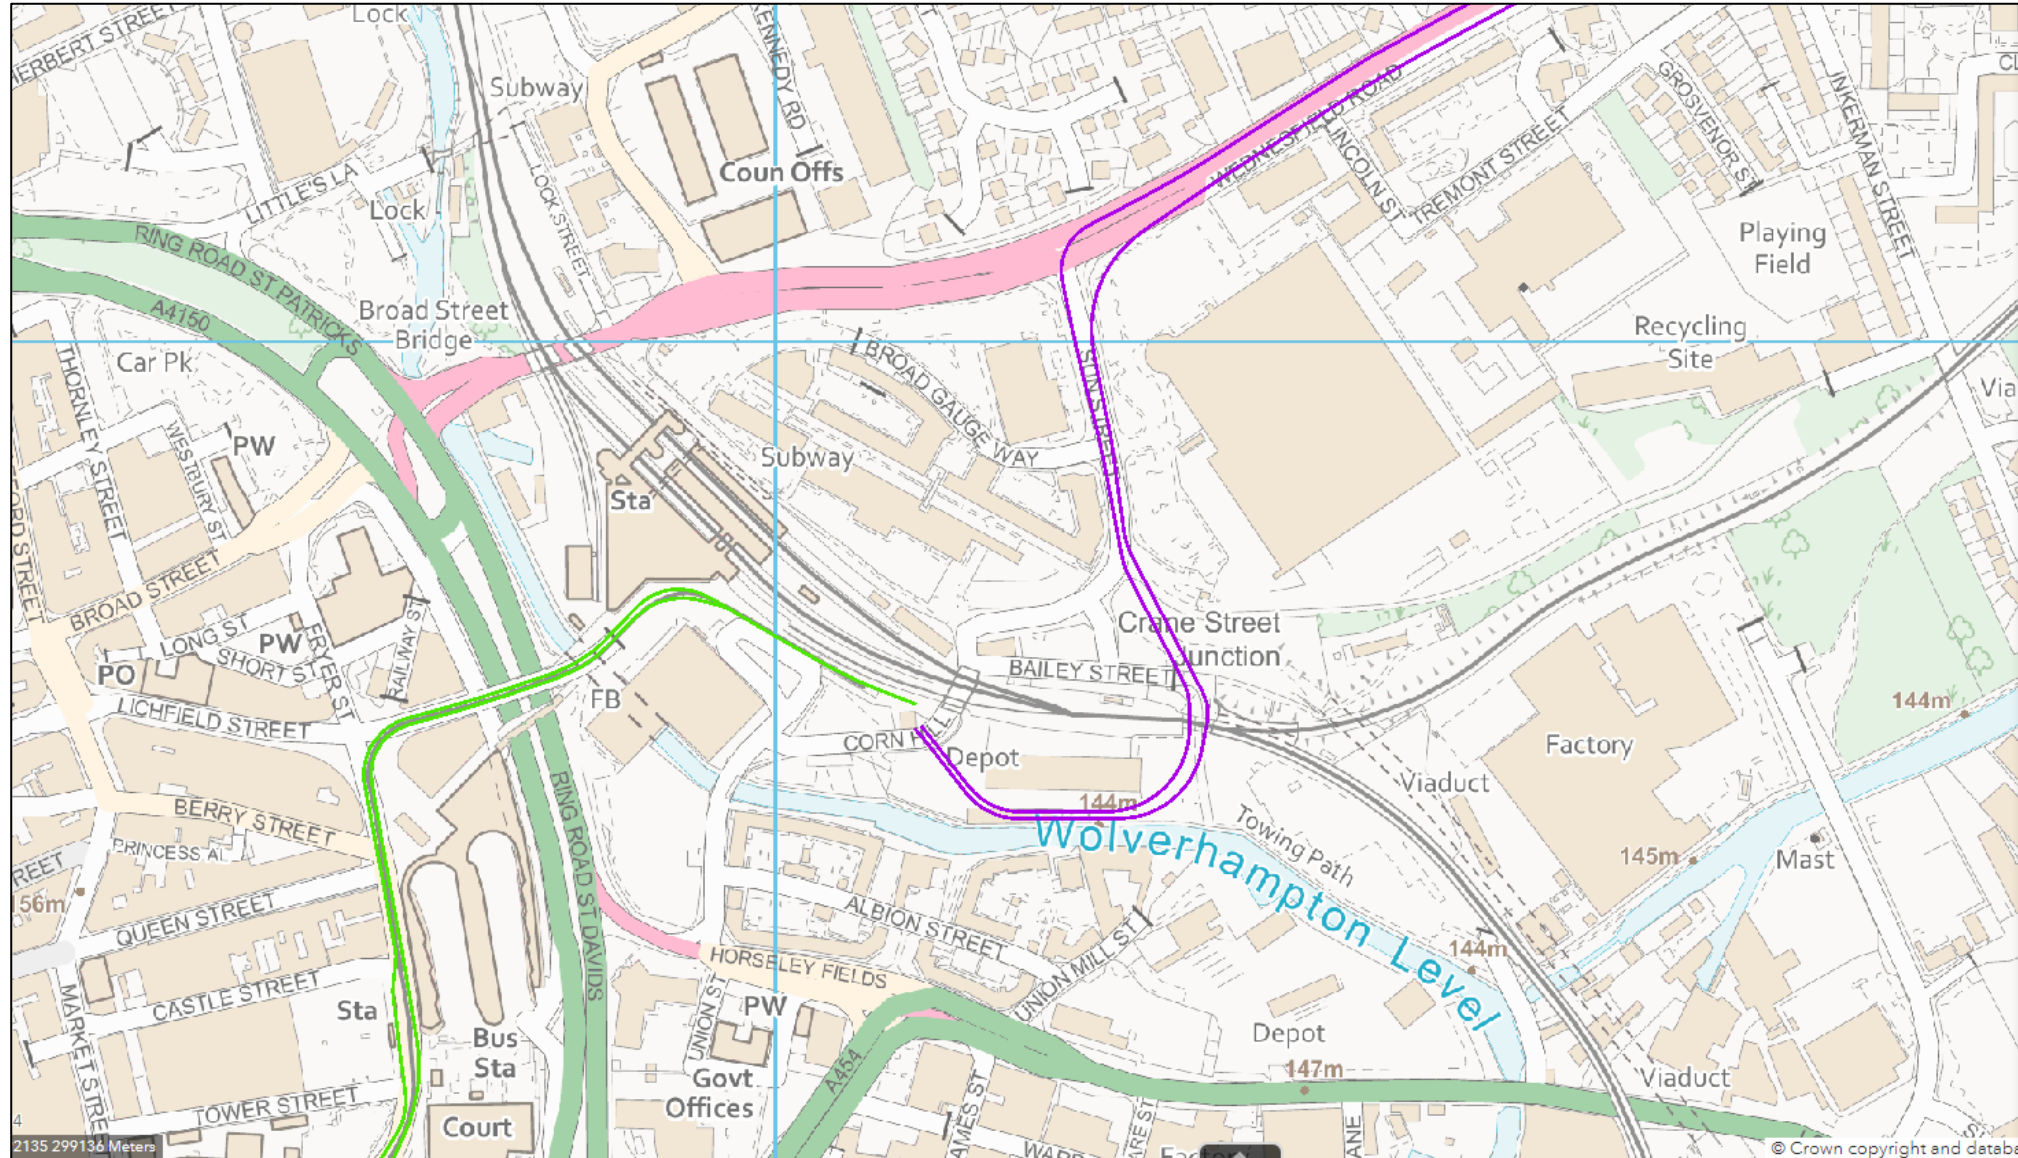

Proposed Metro extension route to Wednesfield

- Key**
- Existing Metro line terminating at Wolverhampton Railway Station
 - Proposed metro extension to Wednesfield